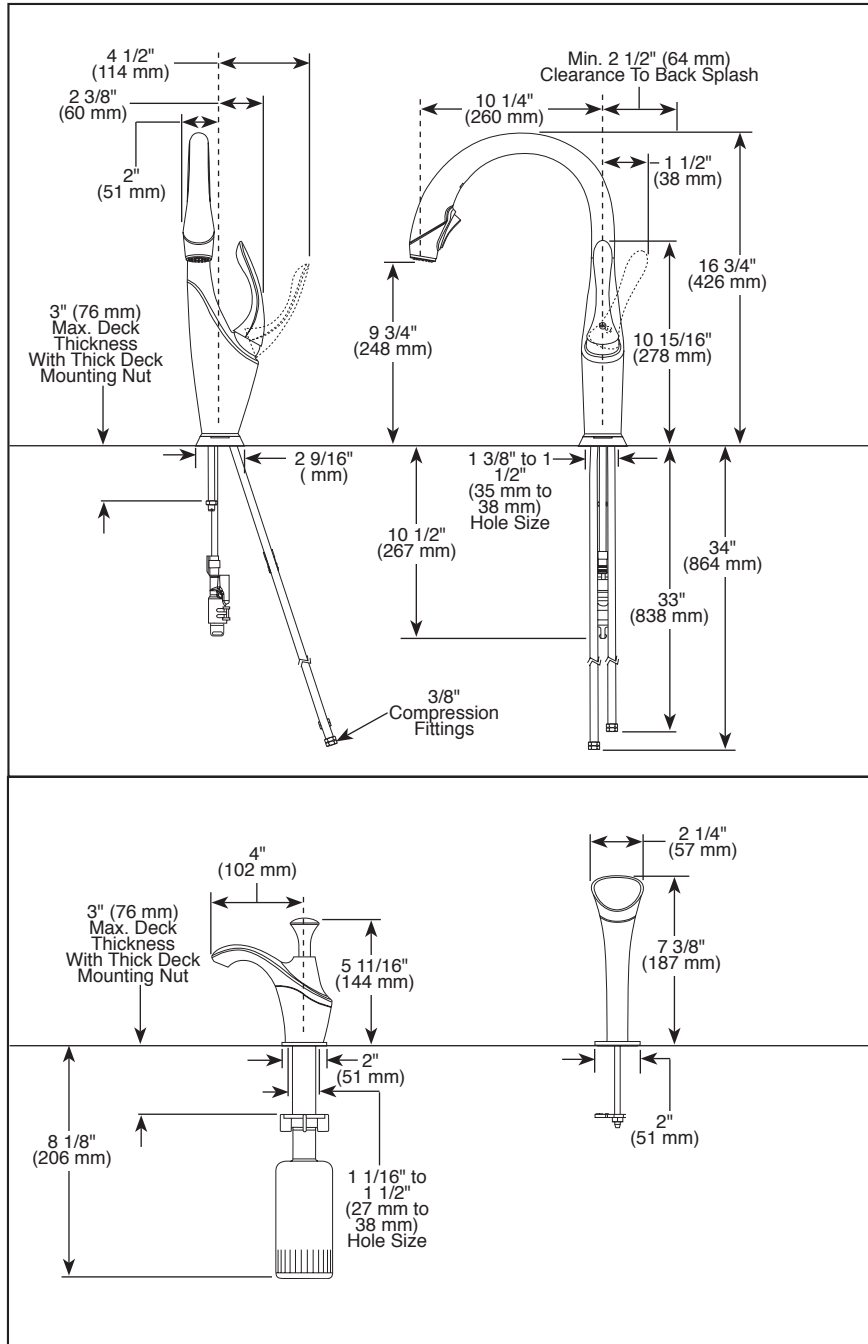

▲ Designate proper finish suffix

BRIZO® KITCHEN FAUCETS

- Vuelo® Collection
- Single Handle Deck Mount
- 2-Function Pull-Down
- Single, 2, or 3 Hole Sink Applications
- Centermount
- Optional Vase and Soap Dispenser
- MagneDock® Magnetic Docking

STANDARD SPECIFICATIONS:

- Single handle, 2-function pull-down kitchen faucets for mounting on single, two, and three hole sinks (with optional accessory order).
- SmartTouch® on/off functionality.
- On-off indicator light also signals when batteries run low.
- 16 3/4" (426 mm) high, 10 1/4" (260 mm) long, spout swings 360°.
- Lever handle. Control mechanism shall be full-motion valve cartridge.
- Touch-Clean® sprayhead.
- Quick connect hoses.
- Pull-down wand operates in an aerated or spray mode via ergonomic button.
- MagneDock® magnetic docking.
- Thin deck mounting aid to help secure product if used on thin sinks.
- Spacer for mounting nut to reduce number of turns required for installation.
- Mounting wrench to assist in tightening mounting nut securely.
- Hose travels inside mounting shank so it will not interfere with deck edges.
- Maximum 1.80 gpm @ 60 psi, 6.8 L/min @ 414 kPa

WARRANTY

- Lifetime limited warranty on parts (other than electronic parts and batteries) and finishes: or, for commercial users, for 5 years from date of purchase.
- 5 year limited warranty on electronic parts (other than batteries); or, for commercial users, for 1 year from the date of purchase. No warranty is provided on batteries.

COMPLIES WITH:

- ASME A112.18.1 / CSA B125.1
- ASME A112.18.6
- Indicates compliance to ICC/ANSI A117.1
- Verified compliant with .25% weighted average Pb content regulations.

Brizo Kitchen & Bath Company reserves the right (1) to make changes in specifications and materials, and (2) to change or discontinue models, both without notice or obligation. Dimensions are for reference only. See current full-line price book or www.brizo.com for finish options and product availability.

BSP-K-64355LF Rev. D

Brizo Kitchen & Bath Company
Indianapolis, Indiana 46280
A Division of Masco Corporation of Indiana
© 2015 Brizo Kitchen & Bath Company